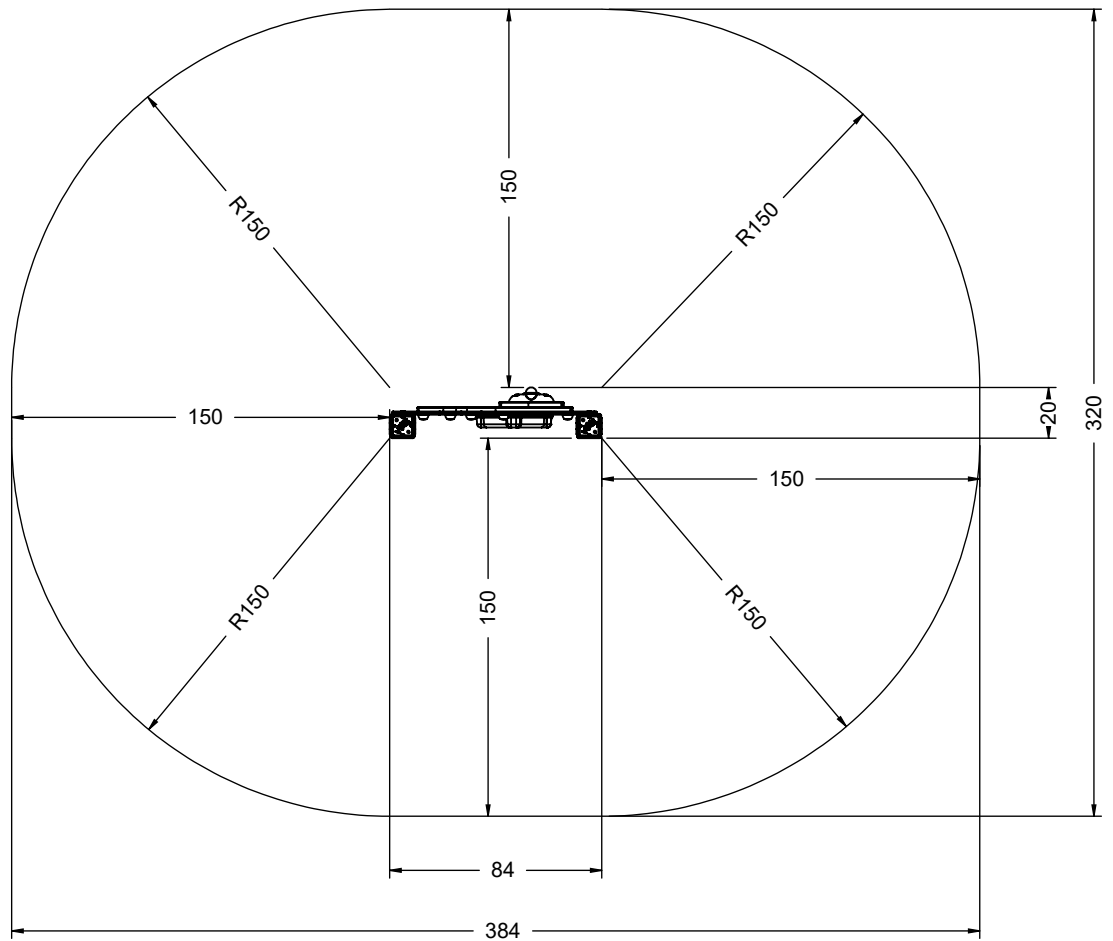

# WD1561

v011  
01.06.2023  
D. P.  
[cm]

vinci  
play

[cm]

vinci  
play

8x M10x120 (K2)  
8x M10x120 (K3)

**NOT INCLUDED**

[cm]

# Q1

8x50sxi

Ø5.5

6x50sxi

Ø4,5

7x35sxi

Ø5.5

5x40sxi

Ø3,5

[cm]

vinci  
play

HPL HDPE  
WD155 WD156

8x50 sxi

8x50 sxi

[cm]

vinci  
play