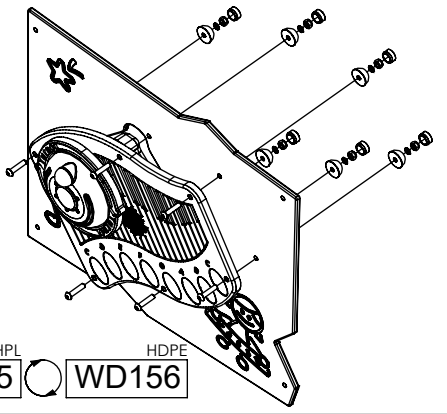

14912090  
x2

		HPL		PLYWOOD / HDPE	
12x	8x50 sxi	1x	WD155	1x	WD156
2x	WD1				
1x	V001				

[cm]

vinci  
play

# Q1

8x50sxi

Ø5.5

6x50sxi

Ø4,5

7x35sxi

Ø5.5

5x40sxi

Ø3,5

[cm]

vinci  
play

HPL HDPE  
WD155 WD156

8x50 sxi

8x50 sxi

[cm]

vinci  
play