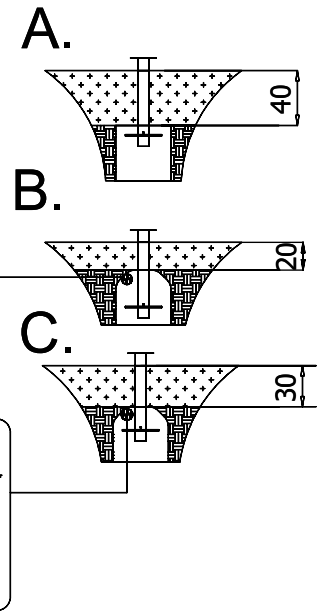

# WD1561

v011  
01.06.2023  
D. P.  
[cm]

vinci  
play

[cm]

vinci  
play

8x M10x120 (K2)  
8x M10x120 (K3)

**NOT INCLUDED**

[cm]

14912090  
x2

		HPL		PLYWOOD / HDPE	
12x	8x50 sxi	1x	WD155	1x	WD156
2x	WD1				
1x	V001				

[cm]

vinci  
play

# Q1

8x50sxi

Ø5.5

6x50sxi

Ø4,5

7x35sxi

Ø5.5

5x40sxi

Ø3,5

[cm]

vinci  
play

HPL HDPE  
WD155 WD156

8x50 sxi

8x50 sxi

[cm]

vinci  
play