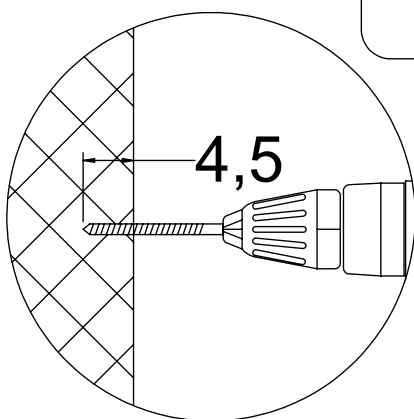

Q1

Ø5.5

Ø4,5

Ø5.5

Ø3,5

[cm]

vinci
play