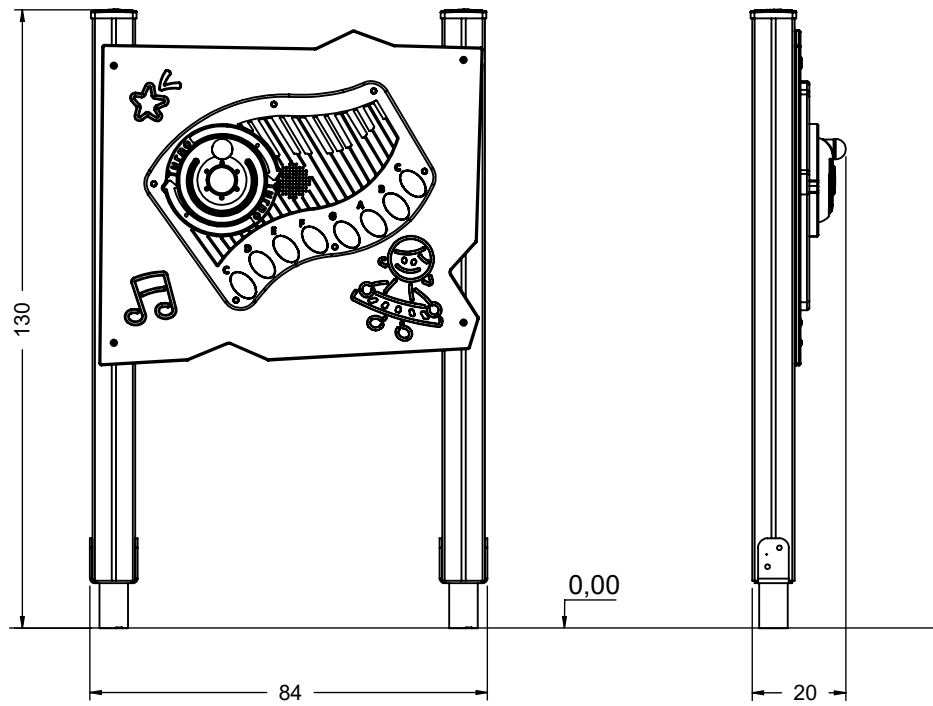

# WD1561

v011  
01.06.2023  
D. P.  
[cm]

vinci  
play

[cm]

vinci  
play

8x M10x120 (K2)  
8x M10x120 (K3)

**NOT INCLUDED**

[cm]

14912090  
x2

		HPL		PLYWOOD / HDPE	
12x	8x50 sxi	1x	WD155	1x	WD156
2x	WD1				
1x	V001				

[cm]

vinci  
play

# Q1

8x50sxi

Ø5.5

6x50sxi

Ø4,5

7x35sxi

Ø5.5

5x40sxi

Ø3,5

[cm]

vinci  
play

HPL HDPE  
WD155 WD156

8x50 sxi

8x50 sxi

[cm]

vinci  
play