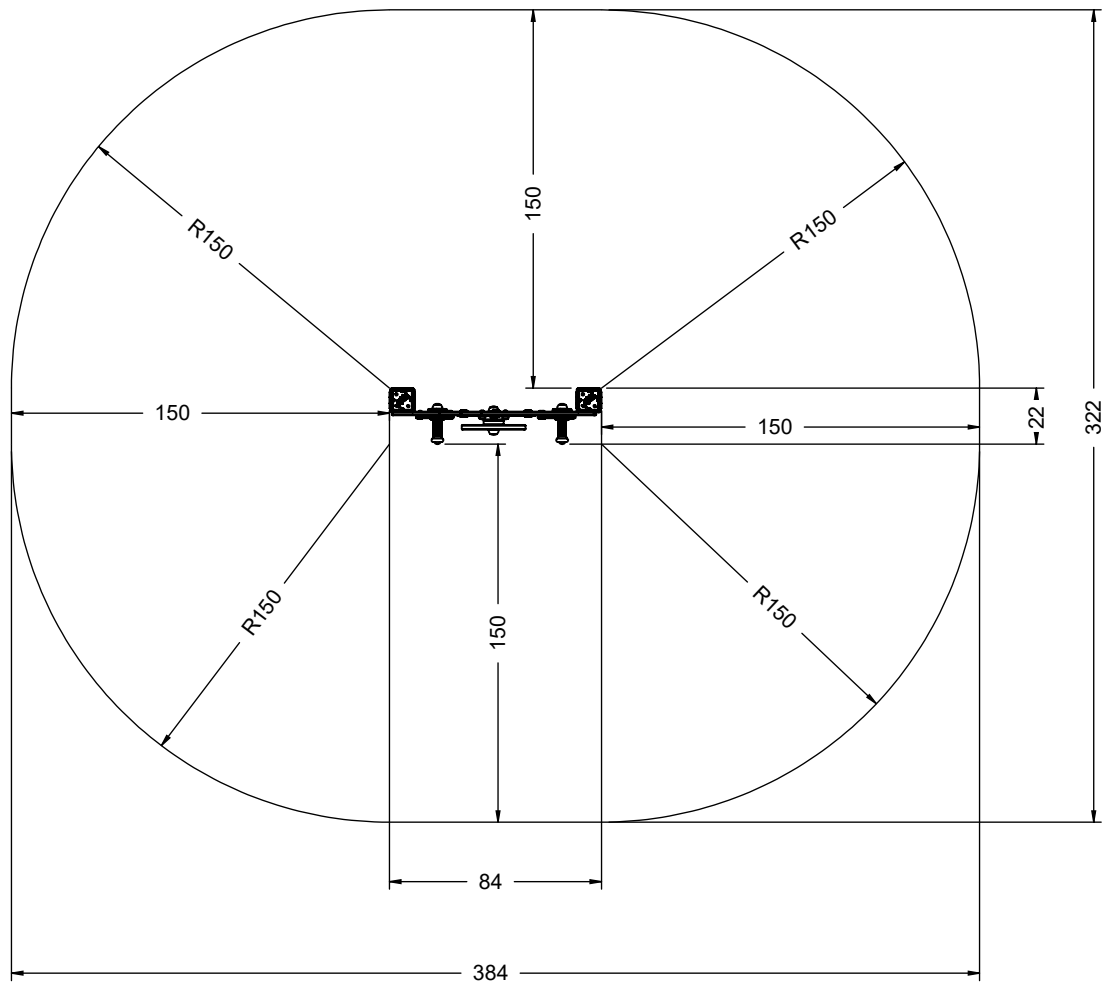

[cm]

vinci
play