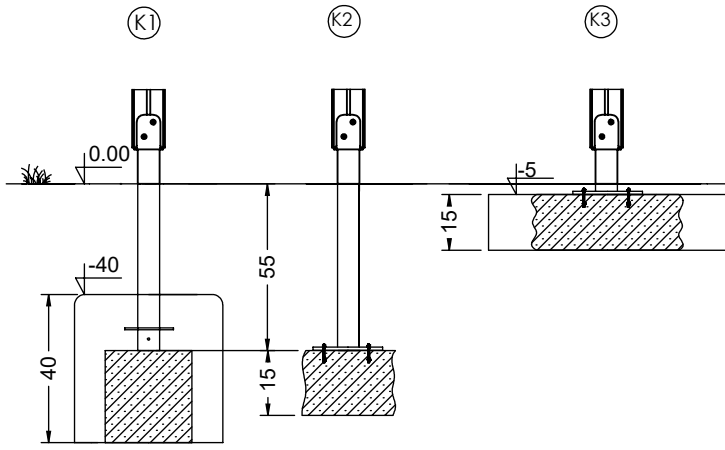

8x M10x120 (K2)
8x M10x120 (K3)

NOT INCLUDED