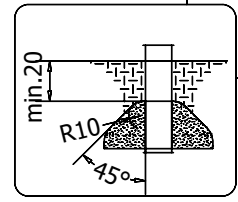

[cm]

x2
1h

Ø10

48h
K1 x2 >0.06m³
K2/K3 x2 >0.09m³

vinci
play