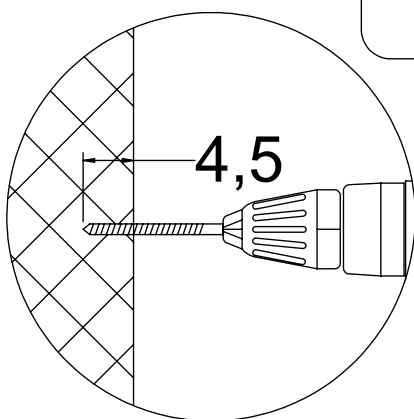

[cm]

vinci
play

Q1

8x50sxi

Ø5.5

6x50sxi

Ø4,5

7x35sxi

Ø5.5

5x40sxi

Ø3,5

[cm]

vinci
play

[cm]

vinci
play

V001

Part No:
00000-0000

000000-00000

[cm]

vinci
play