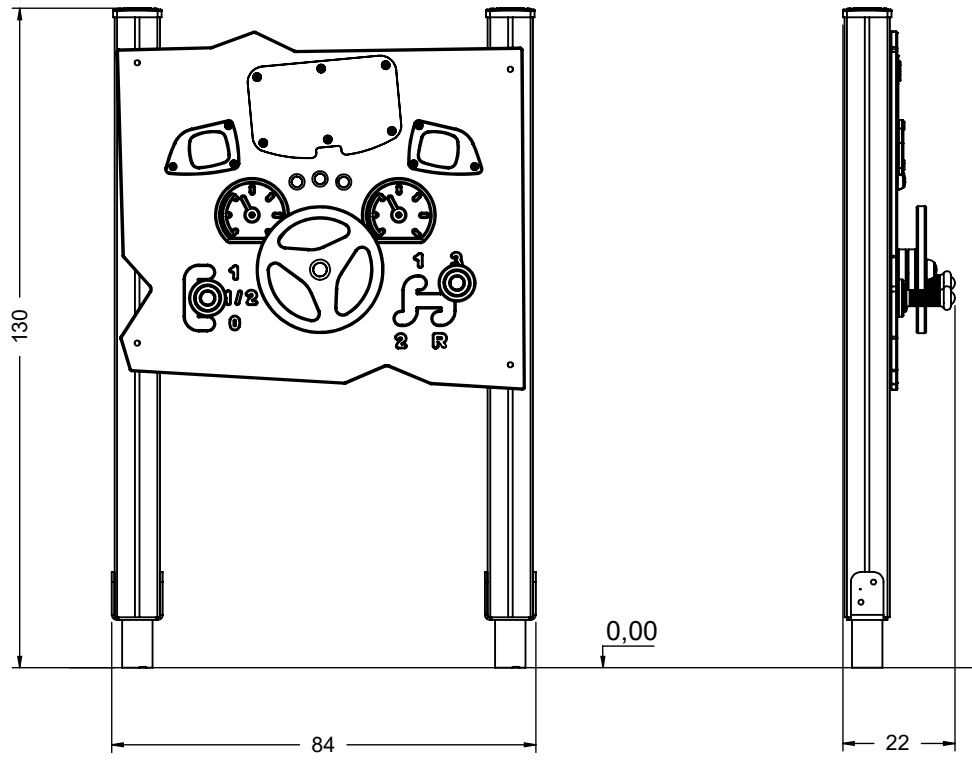

[cm]

vinci
play