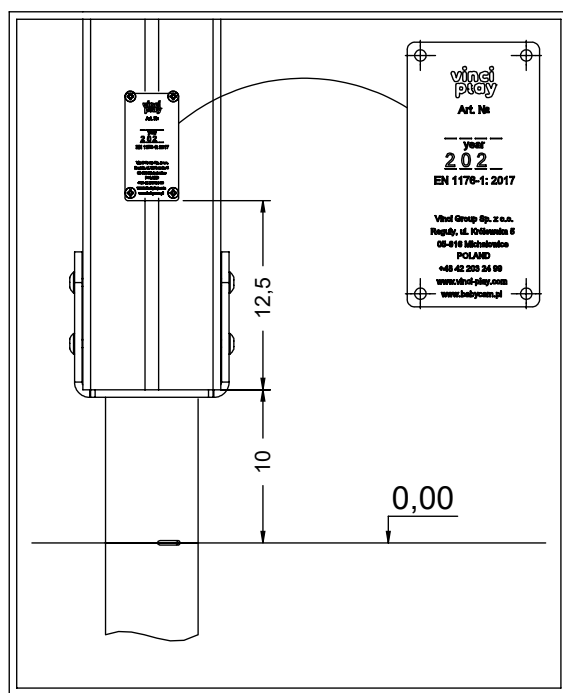

[cm]

vinci
play

Q1

8x50sxi

Ø5.5

6x50sxi

Ø4,5

7x35sxi

Ø5.5

5x40sxi

Ø3,5

[cm]

vinci
play

[cm]

vinci
play

V001

Part No:
00000-0000

000000-00000

[cm]

vinci
play