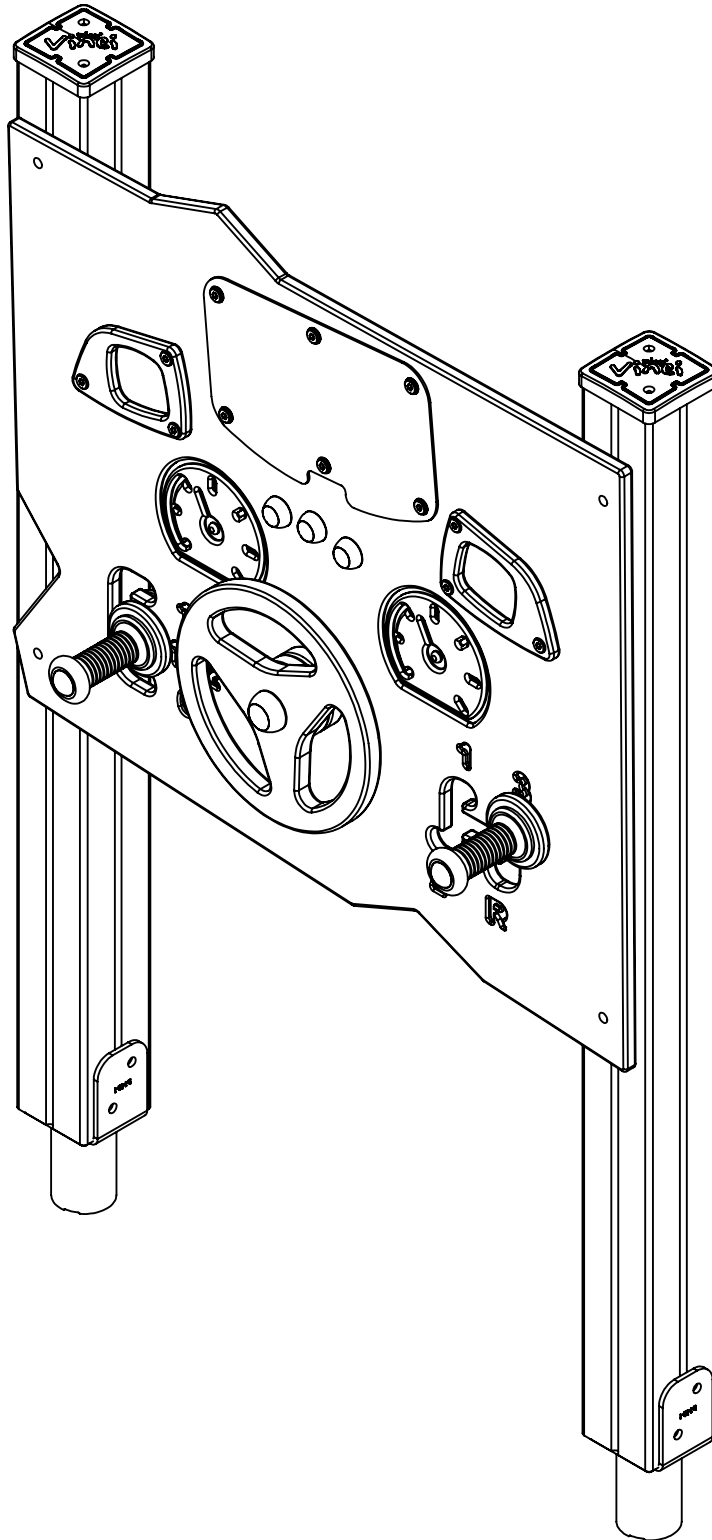

WD1473

v014
16.02.2023
D. P.
[cm]

vinci
play