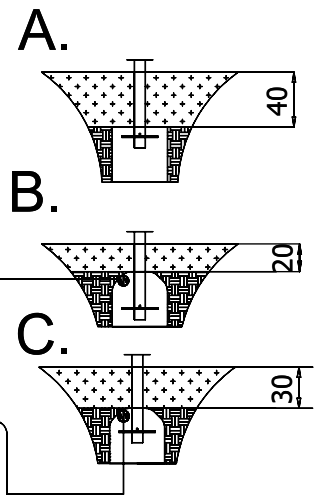

8x M10x120 (K2)
8x M10x120 (K3)

NOT INCLUDED