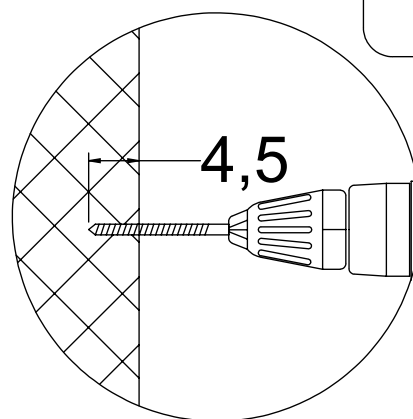

[cm]

vinci
play

Q1

8x50sxi

Ø5.5

6x50sxi

Ø4,5

7x35sxi

Ø5.5

5x40sxi

Ø3,5

[cm]

vinci
play

[cm]

vinci
play

V001

Part No:
00000-0000

000000-00000

[cm]

vinci
play