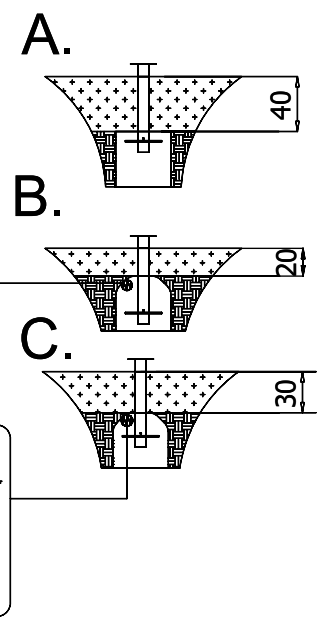

WD1560

v011
16.02.2023
D. P.
[cm]

vinci
play

[cm]

vinci
play

8x M10x120 (K2)
 8x M10x120 (K3)

NOT INCLUDED

[cm]

K2

142108
x2

K3

142100
x2

Q1

14912090
x2

		HPL		PLYWOOD / HDPE	
12x	8x50 sxi	1x	WD157	1x	WD158
2x	WD1				
1x	V001				

[cm]

vinci
play

Q1

8x50sxi

Ø5.5

6x50sxi

Ø4,5

7x35sxi

Ø5.5

5x40sxi

Ø3,5

[cm]

vinci
play

HPL
WD157

HDPE
WD158

8x50 sxi

8x50 sxi