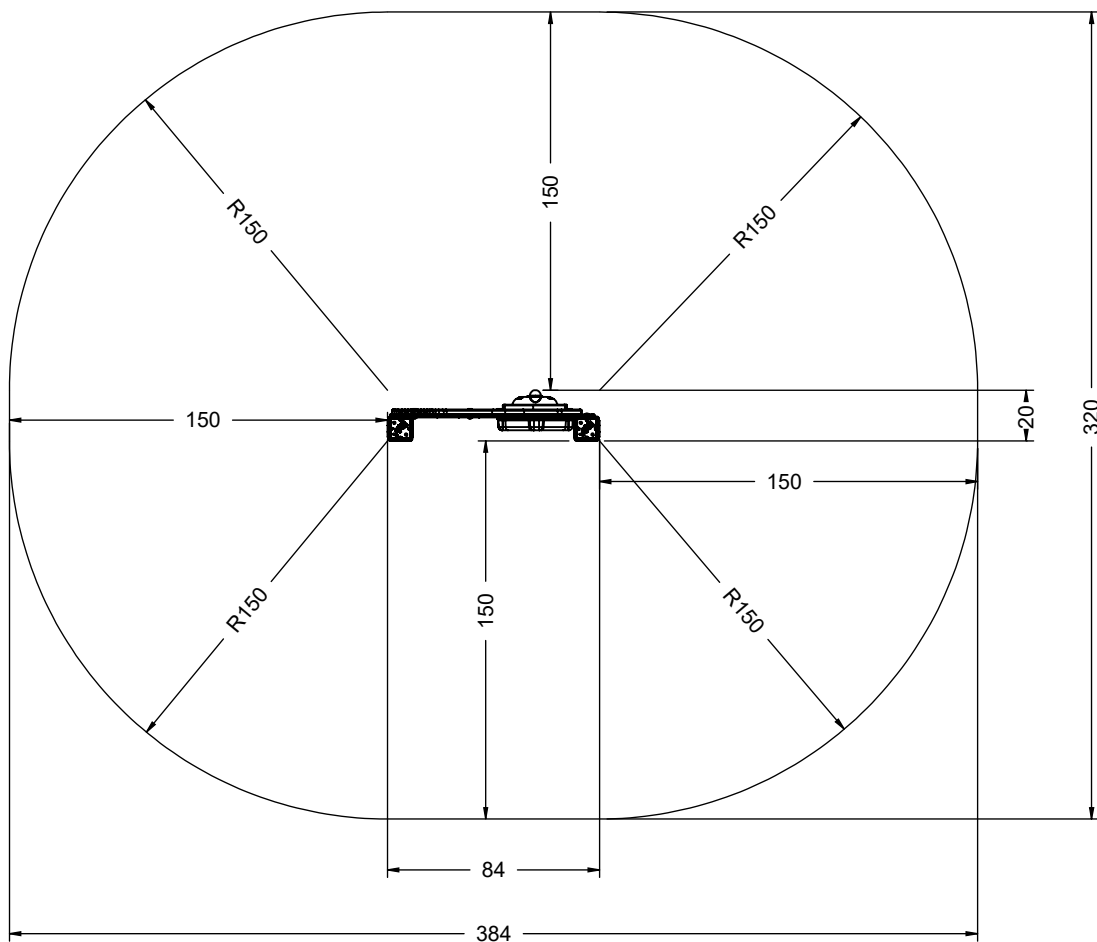

WD1560

v011
16.02.2023
D. P.
[cm]

vinci
play

[cm]

vinci
play

8x M10x120 (K2)
 8x M10x120 (K3)

NOT INCLUDED

[cm]

vinci
play

Q1

8x50sxi

Ø5.5

6x50sxi

Ø4,5

7x35sxi

Ø5.5

5x40sxi

Ø3,5

[cm]

vinci
play

HPL
WD157

HDPE
WD158

8x50 sxi

8x50 sxi